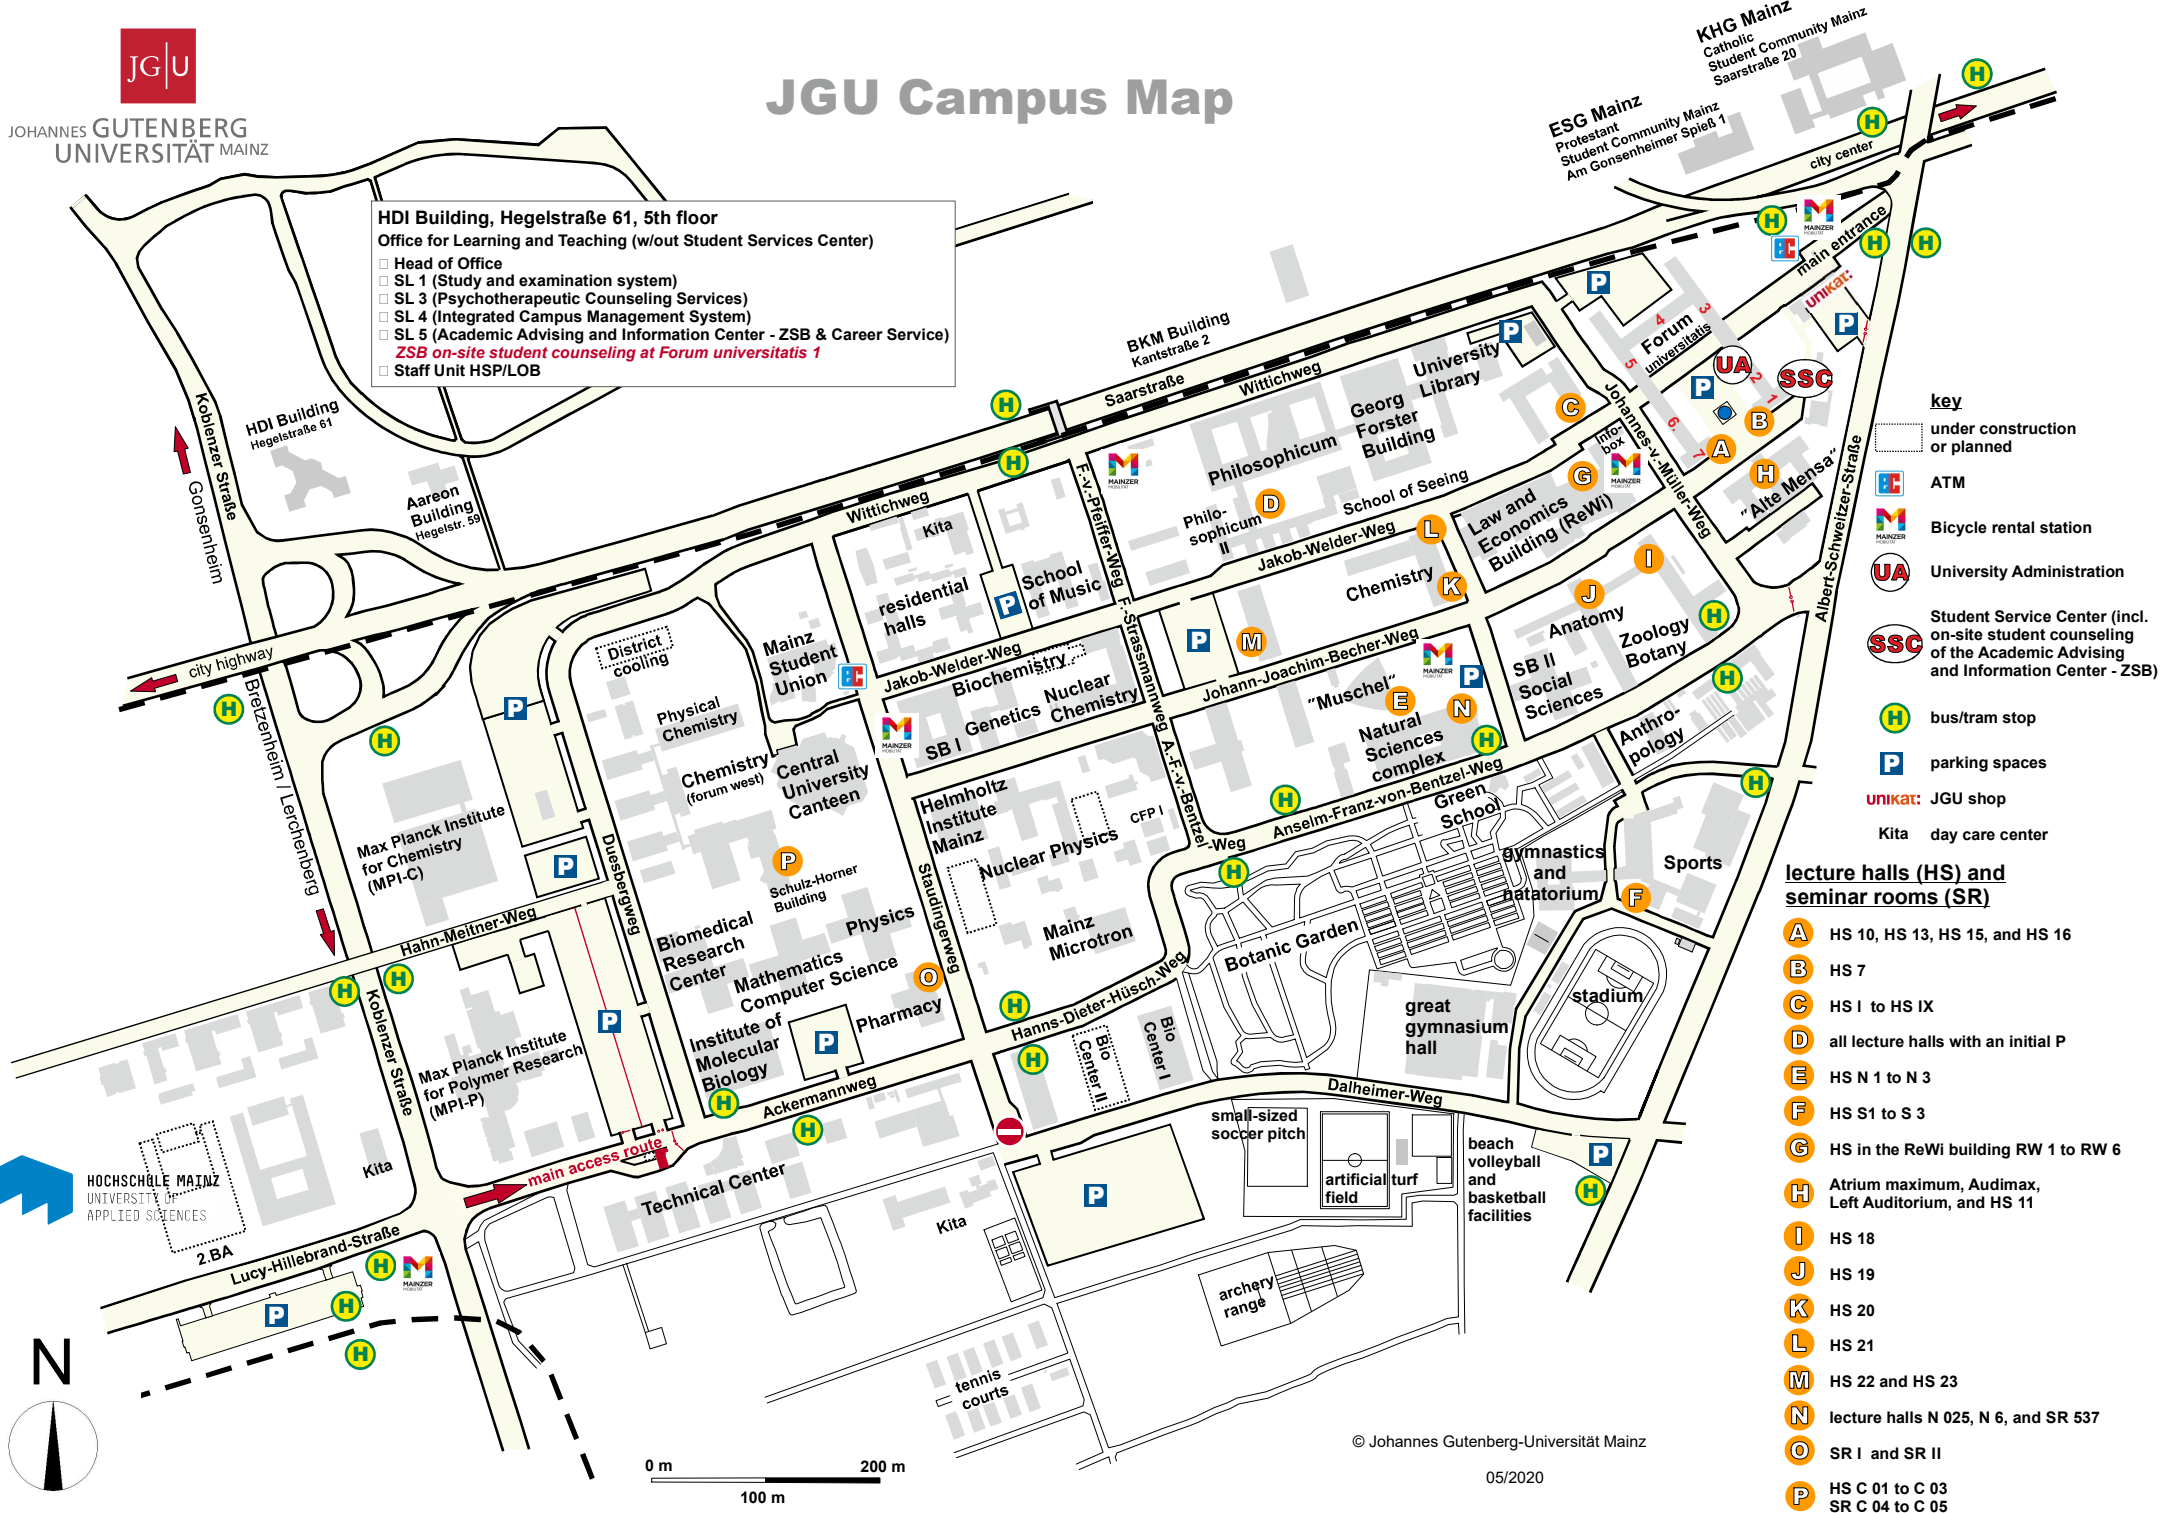

JGU Campus Map

HDI Building, Hegelstraße 61, 5th floor
 Office for Learning and Teaching (w/out Student Services Center)

- Head of Office
- SL 1 (Study and examination system)
- SL 3 (Psychotherapeutic Counseling Services)
- SL 4 (Integrated Campus Management System)
- SL 5 (Academic Advising and Information Center - ZSB & Career Service)
- ZSB on-site student counseling at Forum universitatis 1
- Staff Unit HSP/LOB

- key**
- under construction or planned
 - ATM
 - Bicycle rental station
 - University Administration
 - Student Service Center (incl. on-site student counseling of the Academic Advising and Information Center - ZSB)
 - bus/tram stop
 - parking spaces
 - UNIKAT: JGU shop
 - Kita day care center

- lecture halls (HS) and seminar rooms (SR)**
- A HS 10, HS 13, HS 15, and HS 16
 - B HS 7
 - C HS I to HS IX
 - D all lecture halls with an initial P
 - E HS N 1 to N 3
 - F HS S1 to S 3
 - G HS in the ReWi building RW 1 to RW 6
 - H Atrium maximum, Audimax, Left Auditorium, and HS 11
 - I HS 18
 - J HS 19
 - K HS 20
 - L HS 21
 - M HS 22 and HS 23
 - N lecture halls N 025, N 6, and SR 537
 - O SR I and SR II
 - P HS C 01 to C 03
SR C 04 to C 05