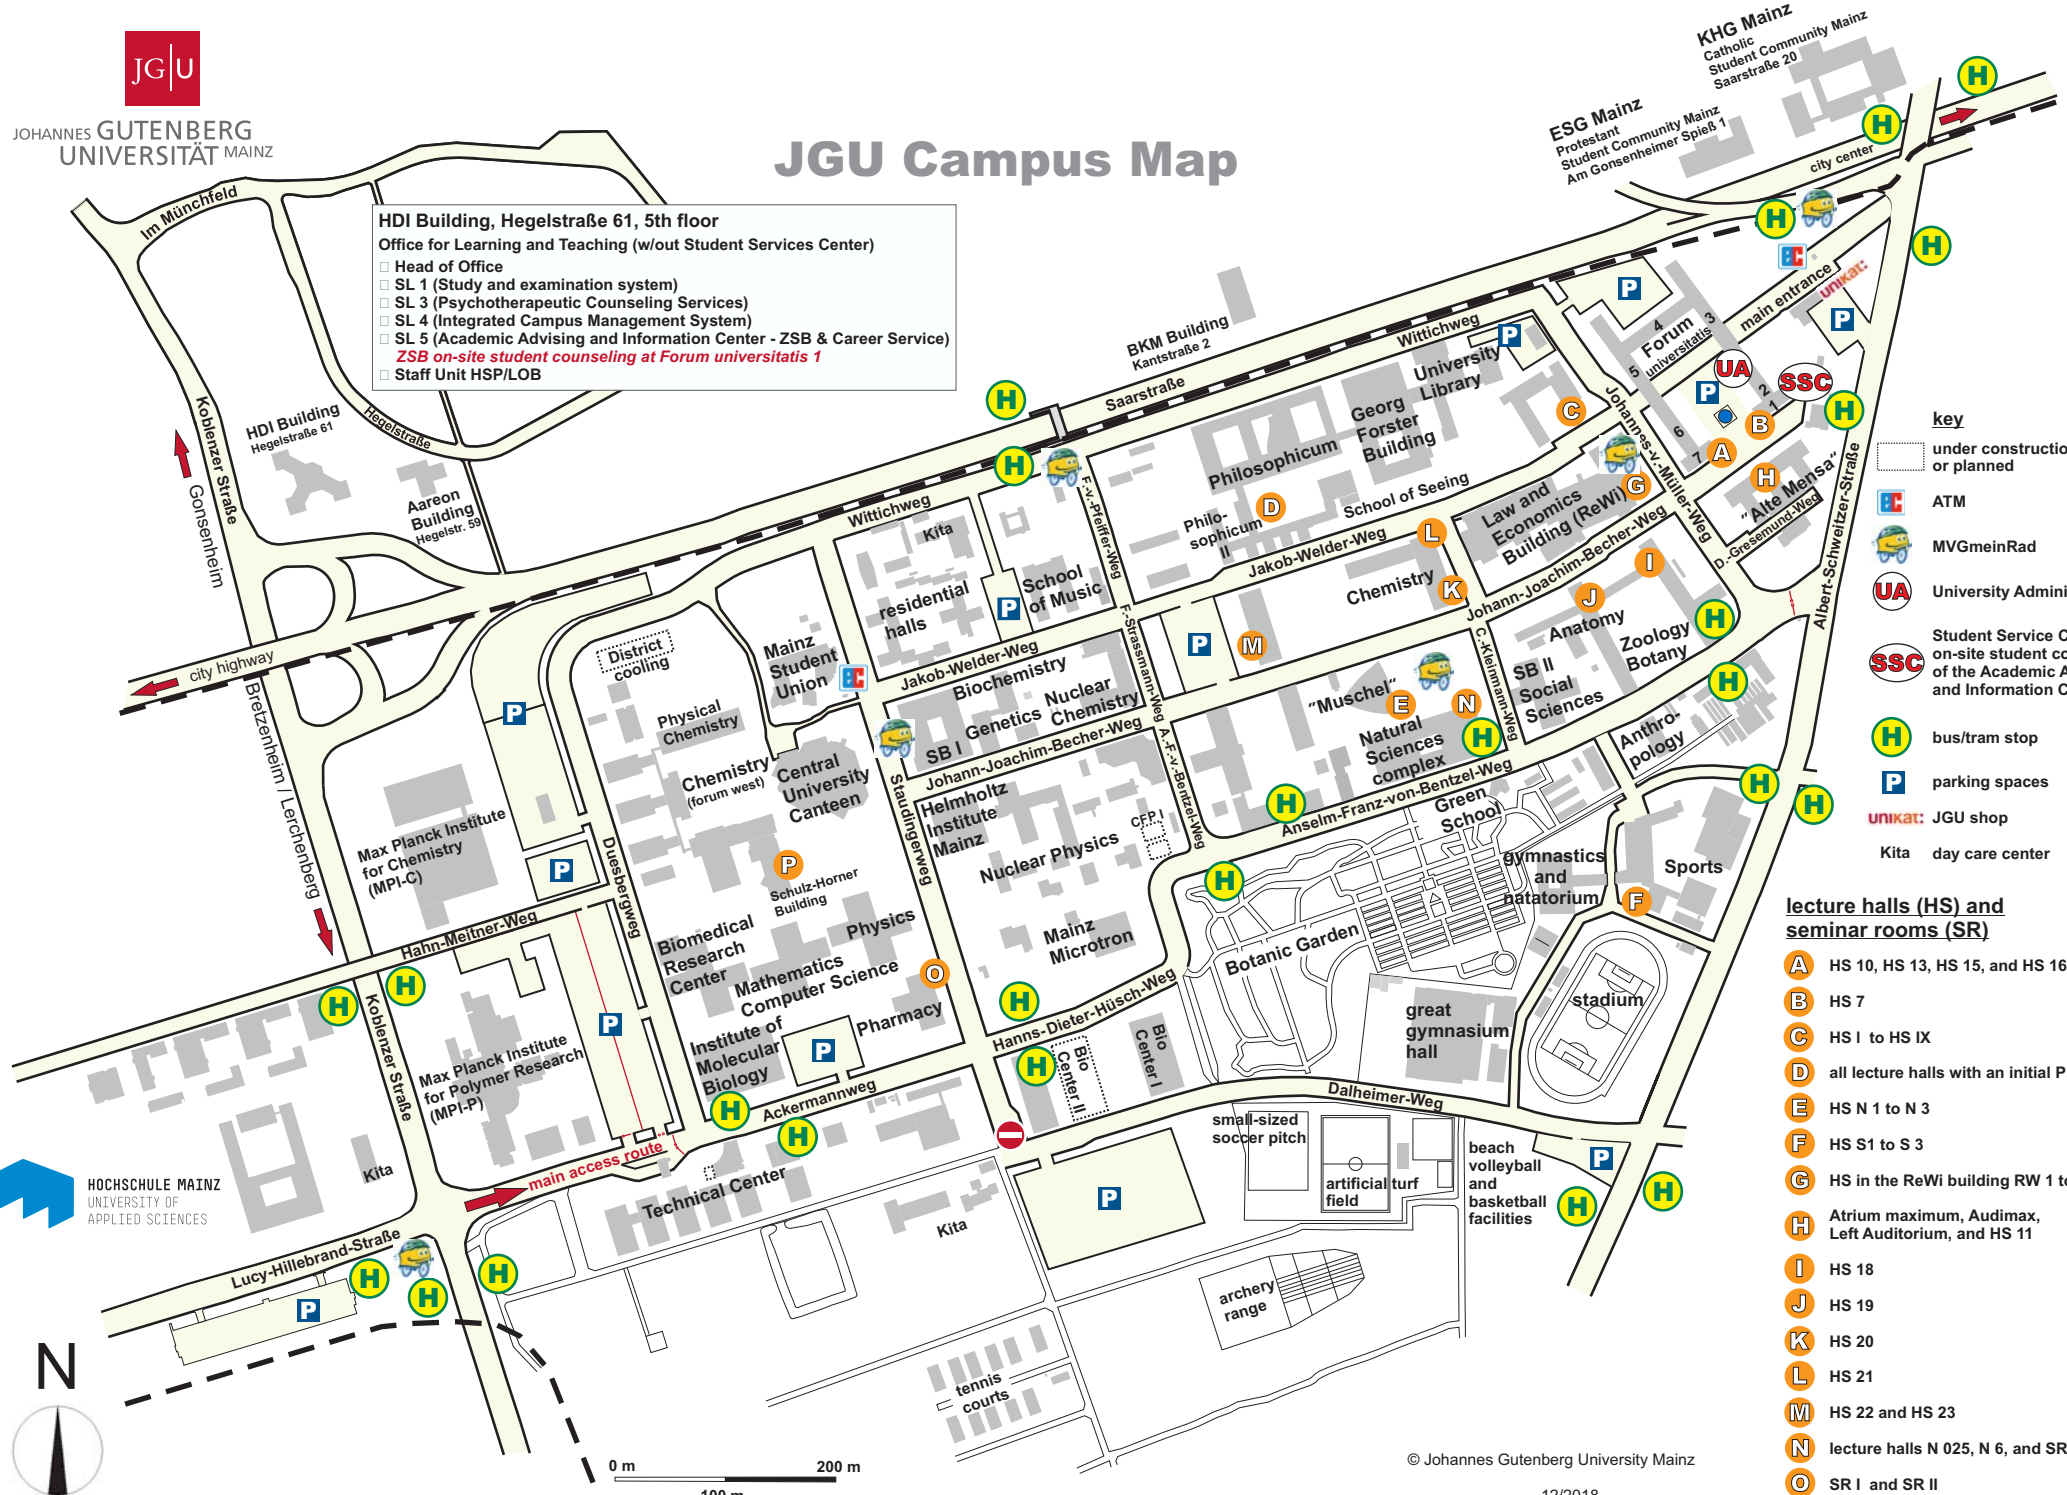

JGU Campus Map

HDI Building, Hegelstraße 61, 5th floor
Office for Learning and Teaching (w/out Student Services Center)

- Head of Office
- SL 1 (Study and examination system)
- SL 3 (Psychotherapeutic Counseling Services)
- SL 4 (Integrated Campus Management System)
- SL 5 (Academic Advising and Information Center - ZSB & Career Service)
- **ZSB on-site student counseling at Forum universitatis 1**
- Staff Unit HSP/LOB

- key**
- under construction or planned
 - ATM
 - MVGmeiRad
 - University Administration
 - Student Service Center (incl. on-site student counseling of the Academic Advising and Information Center - ZSB)
 - bus/tram stop
 - parking spaces
 - JGU shop
 - day care center

- lecture halls (HS) and seminar rooms (SR)**
- HS 10, HS 13, HS 15, and HS 16
 - HS 7
 - HS 1 to HS IX
 - all lecture halls with an initial P
 - HS N 1 to N 3
 - HS S1 to S 3
 - HS in the ReWi building RW 1 to RW 6
 - Atrium maximum, Audimax, Left Auditorium, and HS 11
 - HS 18
 - HS 19
 - HS 20
 - HS 21
 - HS 22 and HS 23
 - lecture halls N 025, N 6, and SR 537
 - SR I and SR II
 - HS C 01 to C 03
SR C 04 to C 05