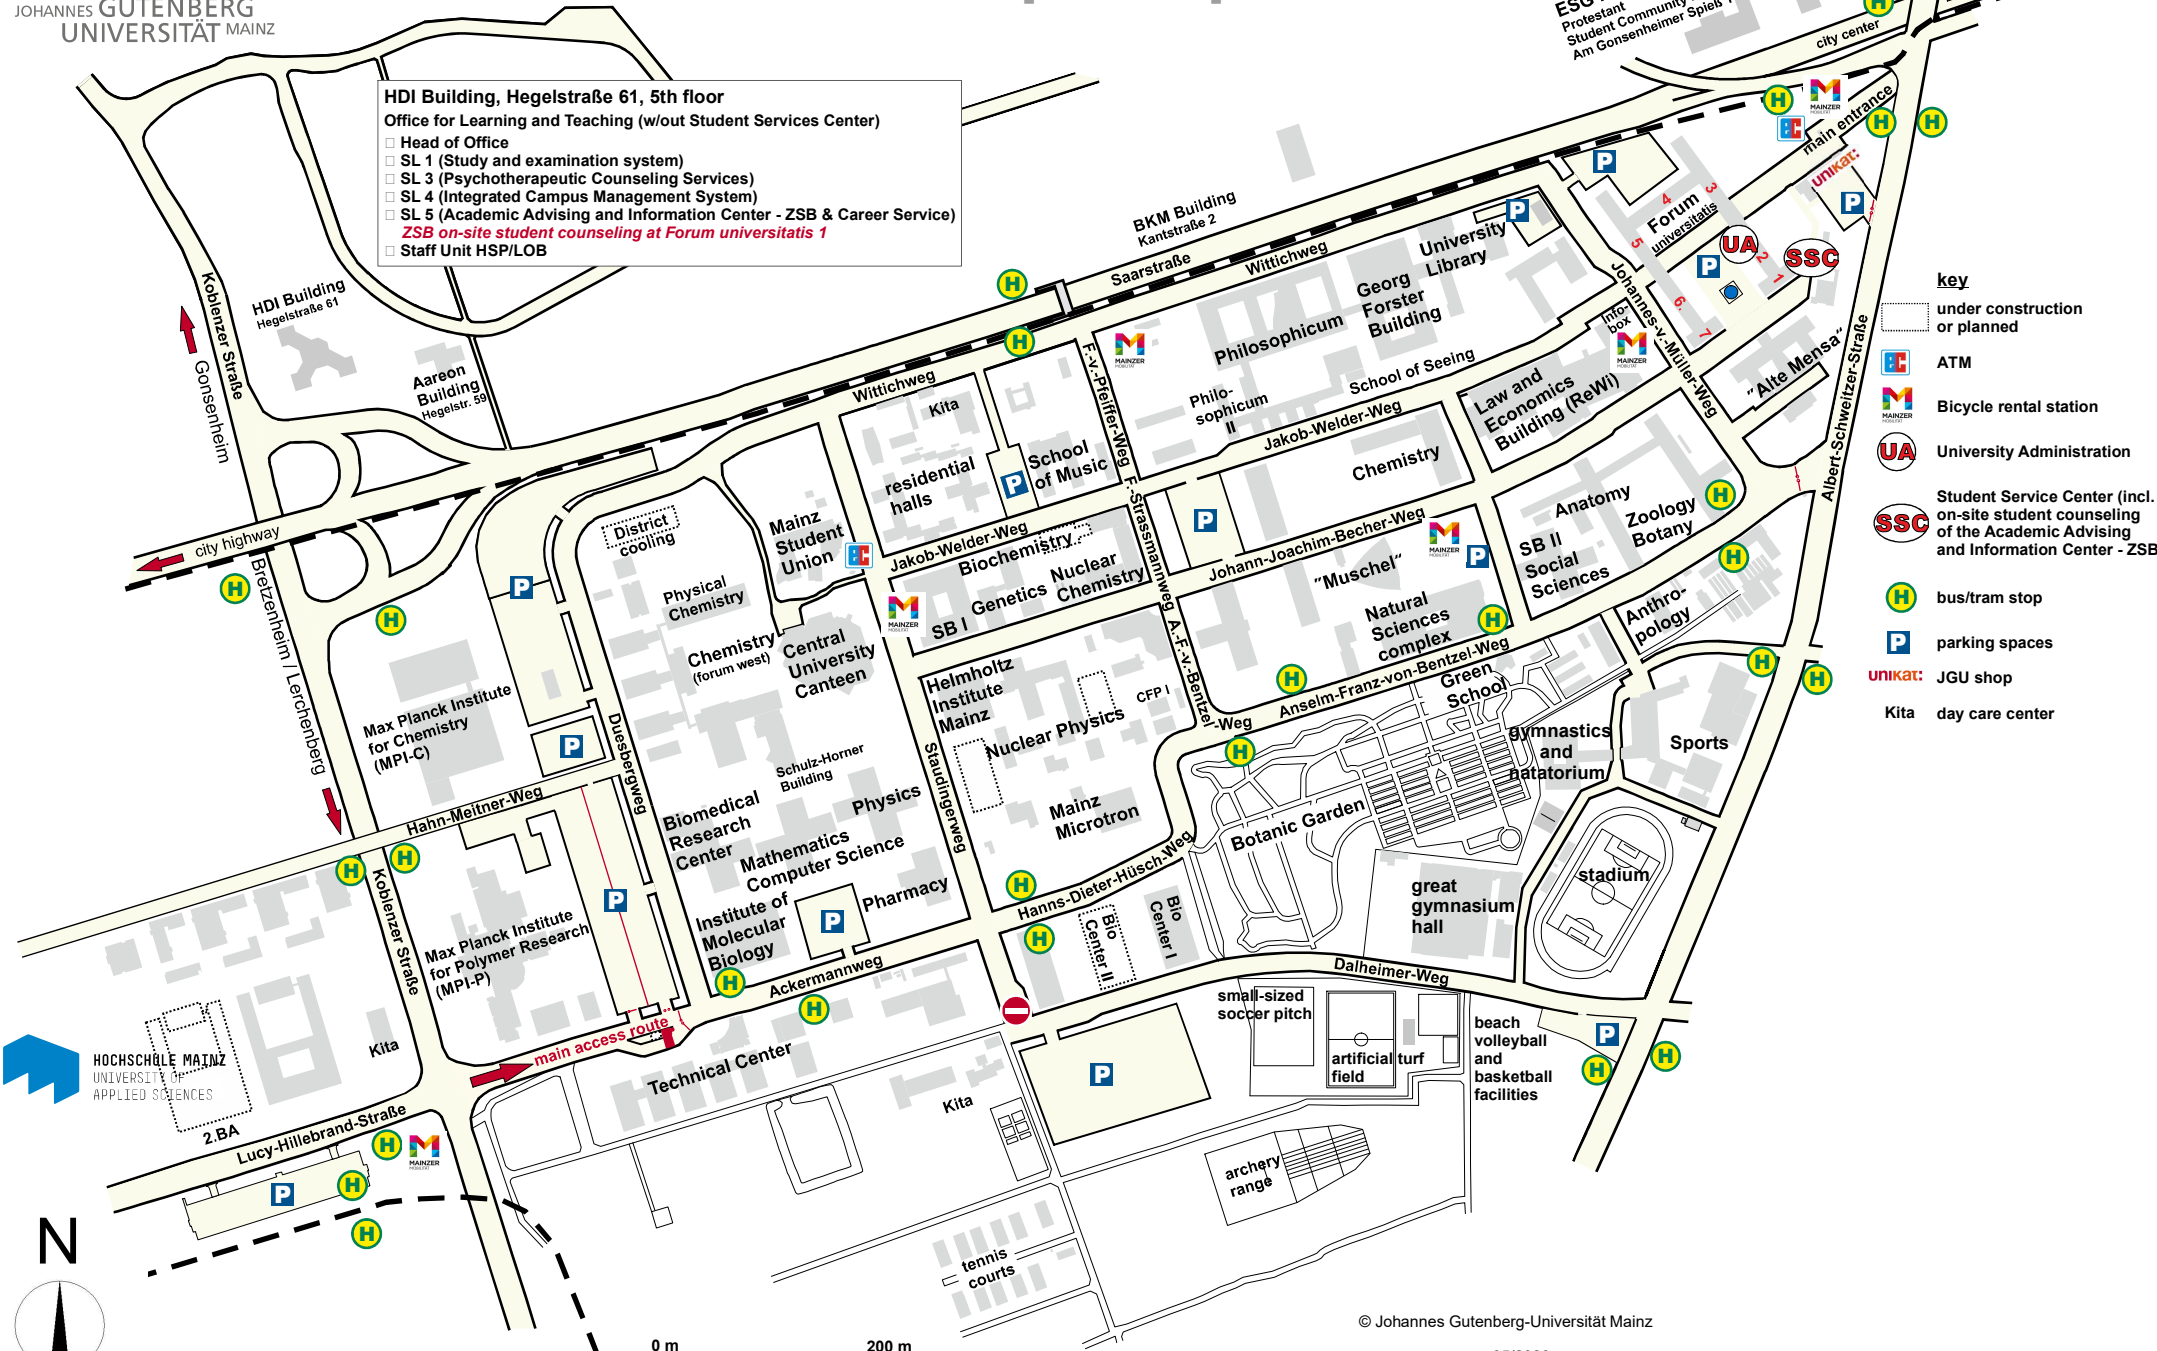

# JGU Campus Map

**HDI Building, Hegelstraße 61, 5th floor**  
 Office for Learning and Teaching (w/out Student Services Center)

- Head of Office
- SL 1 (Study and examination system)
- SL 3 (Psychotherapeutic Counseling Services)
- SL 4 (Integrated Campus Management System)
- SL 5 (Academic Advising and Information Center - ZSB & Career Service)
- **ZSB on-site student counseling at Forum universitatis 1**
- Staff Unit HSP/LOB

- key**
- under construction or planned
  - ATM
  - Bicycle rental station
  - University Administration
  - Student Service Center (incl. on-site student counseling of the Academic Advising and Information Center - ZSB)
  - bus/tram stop
  - parking spaces
  - JGU shop
  - day care center