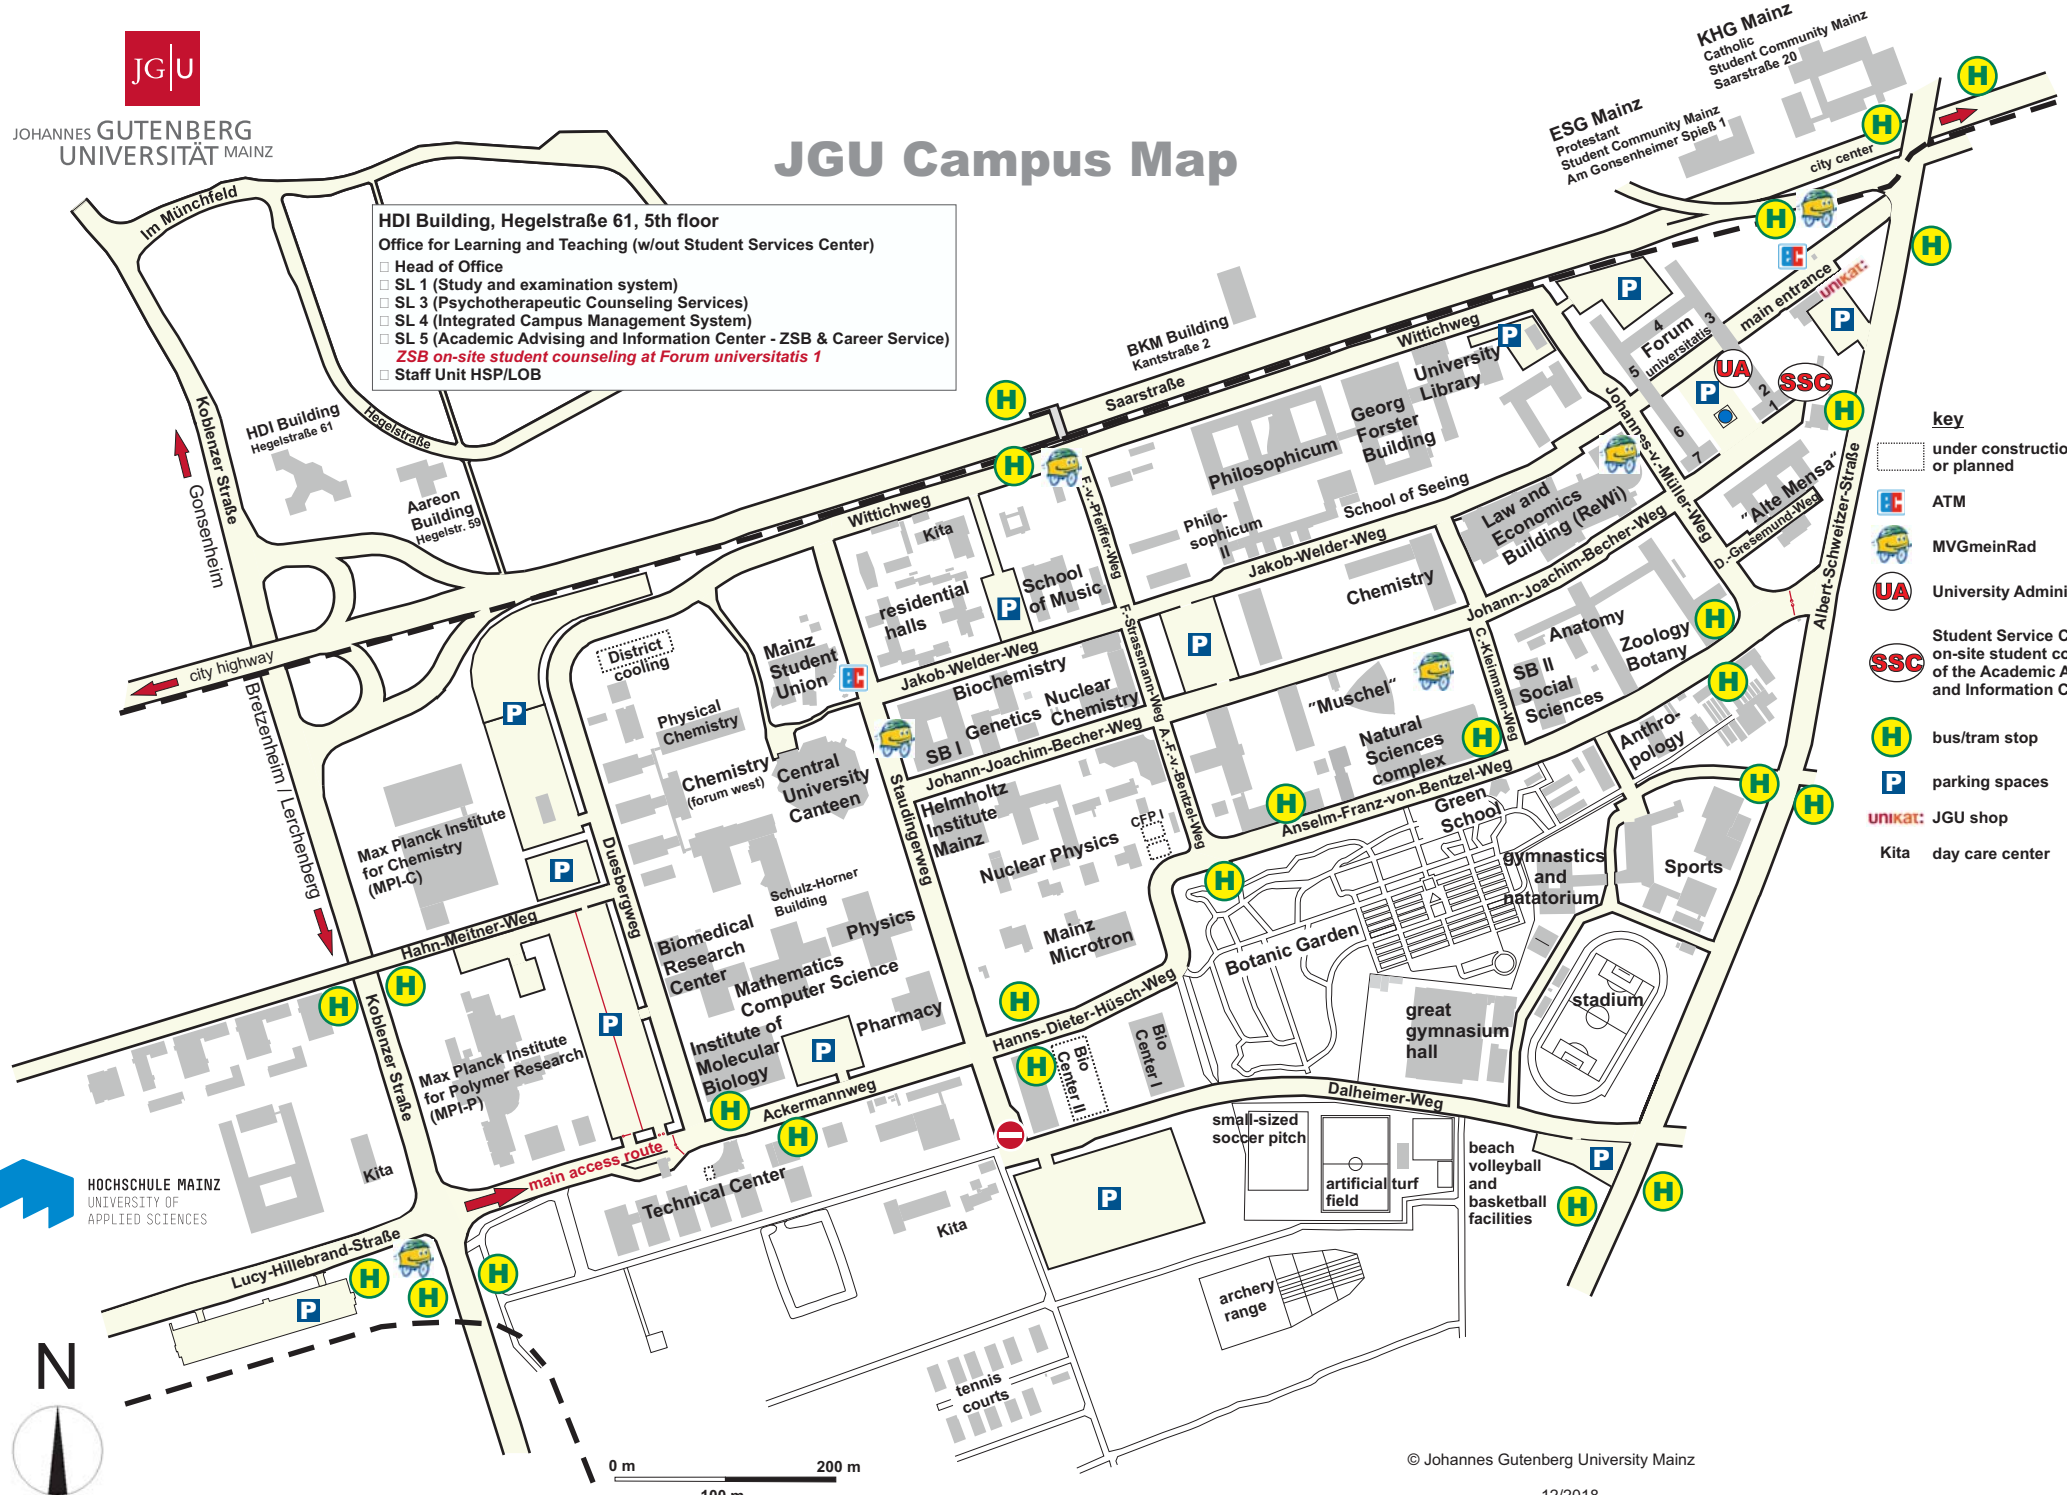

JGU Campus Map

HDI Building, Hegelstraße 61, 5th floor
Office for Learning and Teaching (w/out Student Services Center)

- Head of Office
- SL 1 (Study and examination system)
- SL 3 (Psychotherapeutic Counseling Services)
- SL 4 (Integrated Campus Management System)
- SL 5 (Academic Advising and Information Center - ZSB & Career Service)
- **ZSB on-site student counseling at Forum universitatis 1**
- Staff Unit HSP/LOB

- key**
- under construction or planned
 - ATM
 - MVGMeinRad
 - University Administration
 - Student Service Center (incl. on-site student counseling of the Academic Advising and Information Center - ZSB)
 - bus/tram stop
 - parking spaces
 - JGU shop
 - day care center