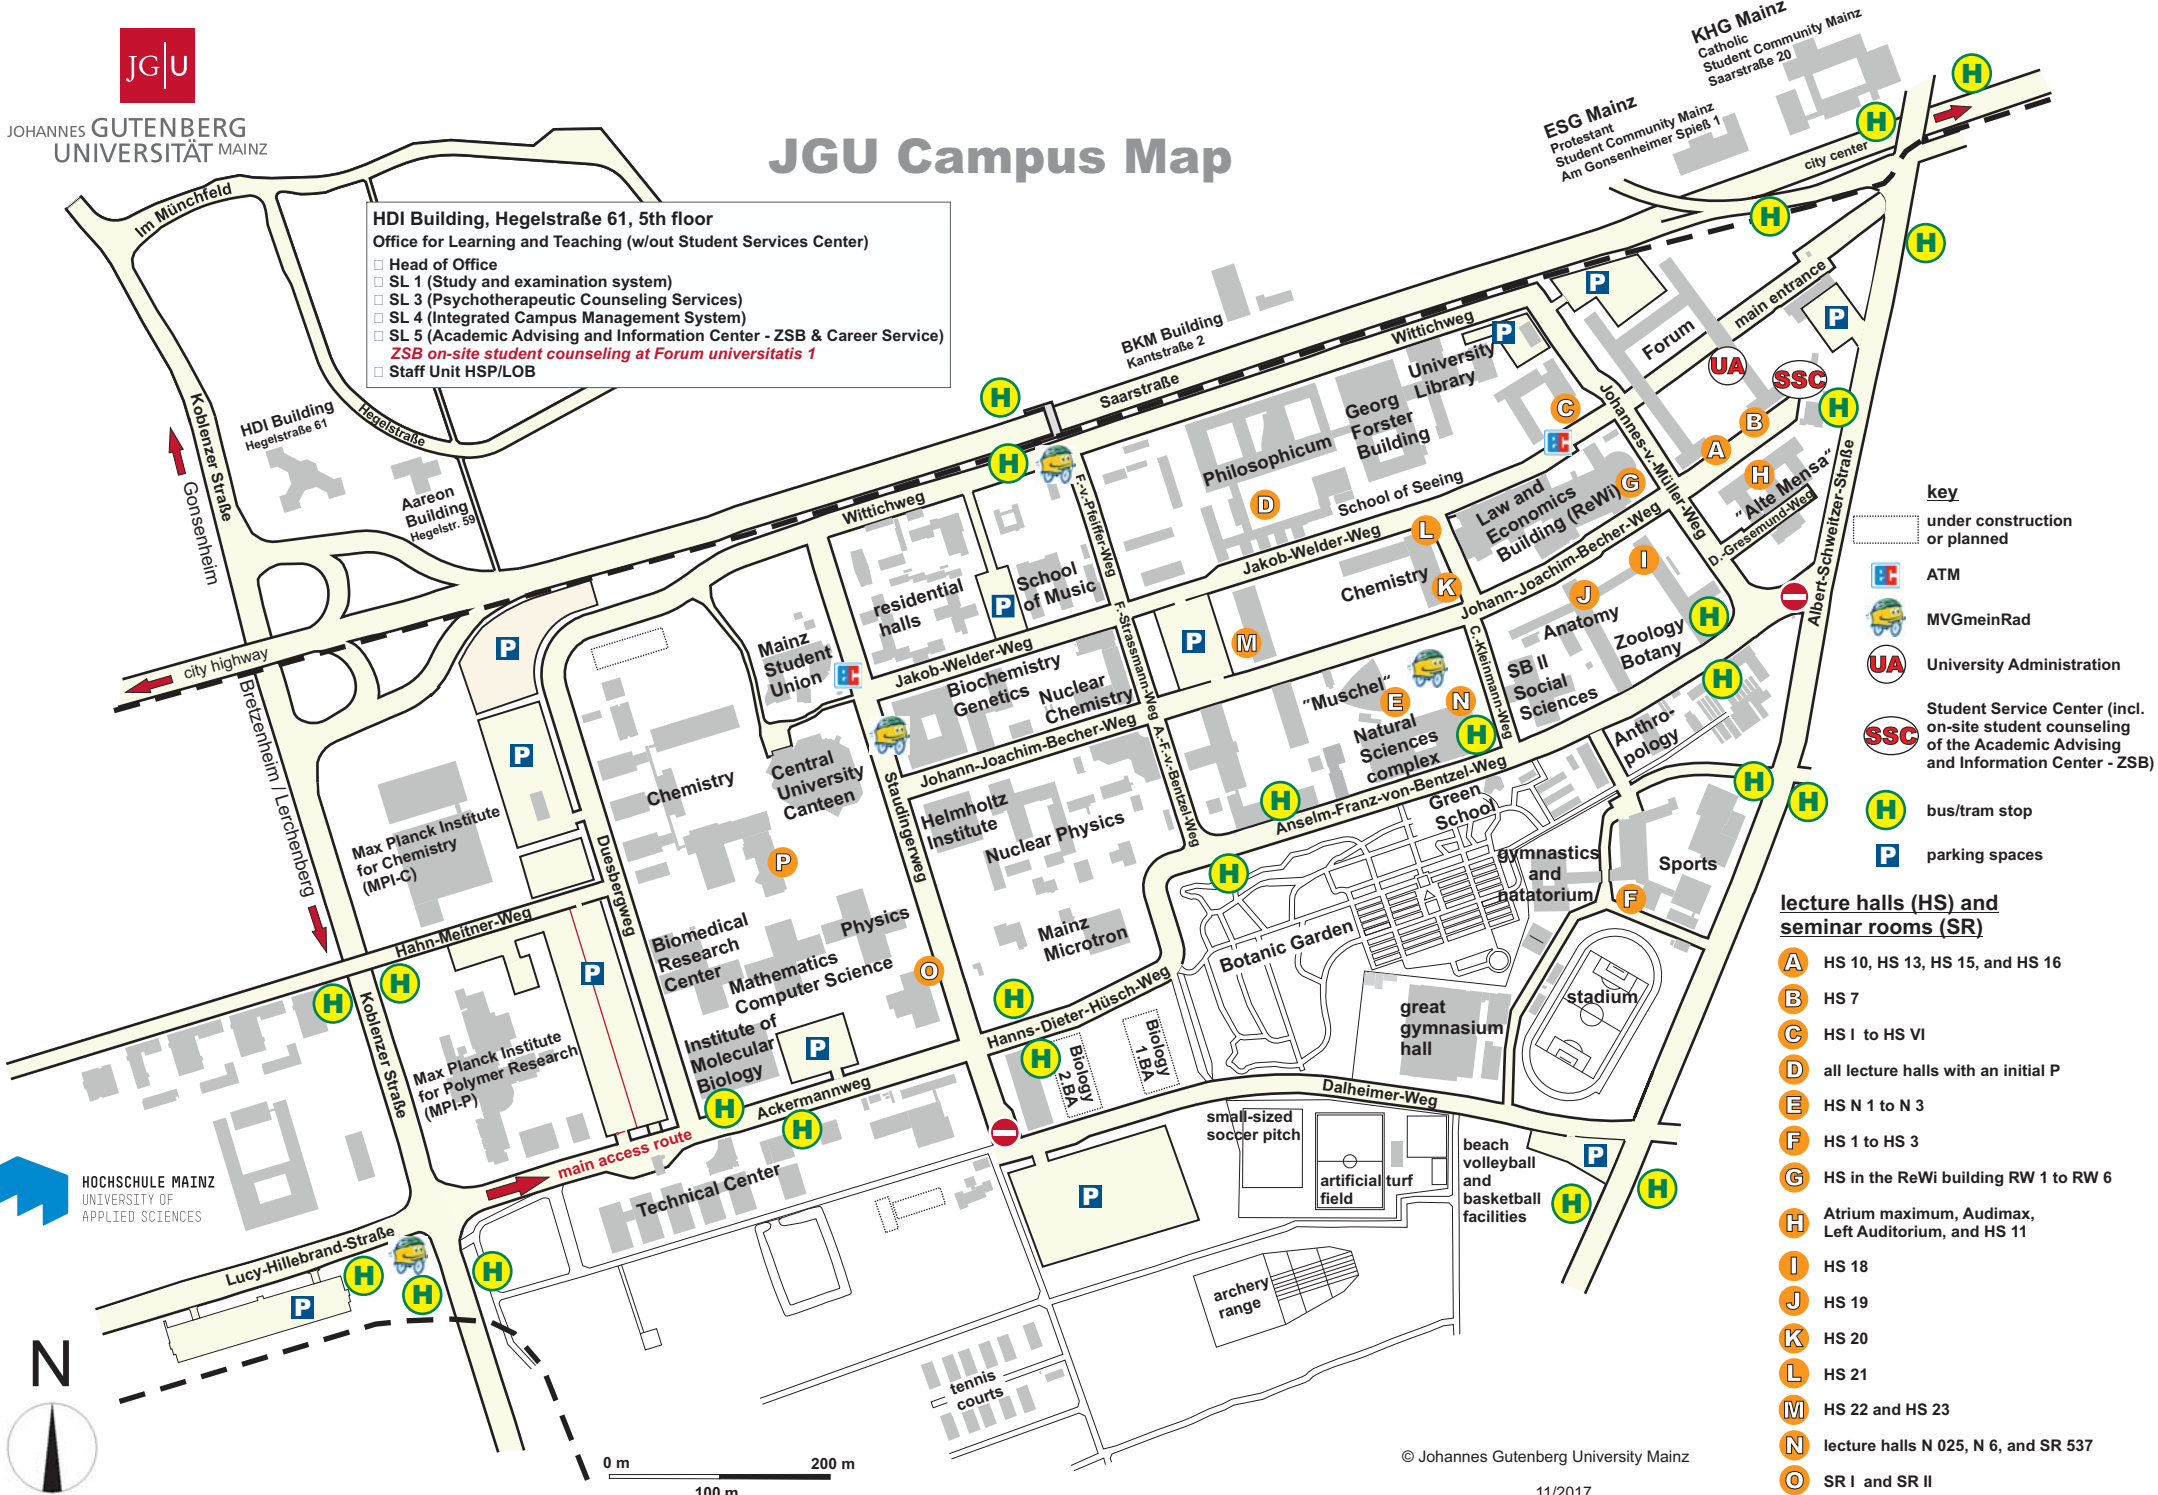

JGU Campus Map

HDI Building, Hegelstraße 61, 5th floor
Office for Learning and Teaching (w/out Student Services Center)

- Head of Office
- SL 1 (Study and examination system)
- SL 3 (Psychotherapeutic Counseling Services)
- SL 4 (Integrated Campus Management System)
- SL 5 (Academic Advising and Information Center - ZSB & Career Service)
- ZSB on-site student counselling at Forum universitatis 1
- Staff Unit HSP/LOB

- key**
- under construction or planned
 - ATM
 - MVGmeinRad
 - UA University Administration
 - SSC Student Service Center (incl. on-site student counseling of the Academic Advising and Information Center - ZSB)
 - H bus/tram stop
 - P parking spaces

- lecture halls (HS) and seminar rooms (SR)**
- A HS 10, HS 13, HS 15, and HS 16
 - B HS 7
 - C HS I to HS VI
 - D all lecture halls with an initial P
 - E HS N 1 to N 3
 - F HS 1 to HS 3
 - G HS in the ReWi building RW 1 to RW 6
 - H Atrium maximum, Audimax, Left Auditorium, and HS 11
 - I HS 18
 - J HS 19
 - K HS 20
 - L HS 21
 - M HS 22 and HS 23
 - N lecture halls N 025, N 6, and SR 537
 - O SR I and SR II
 - P SR C 01 to C 05