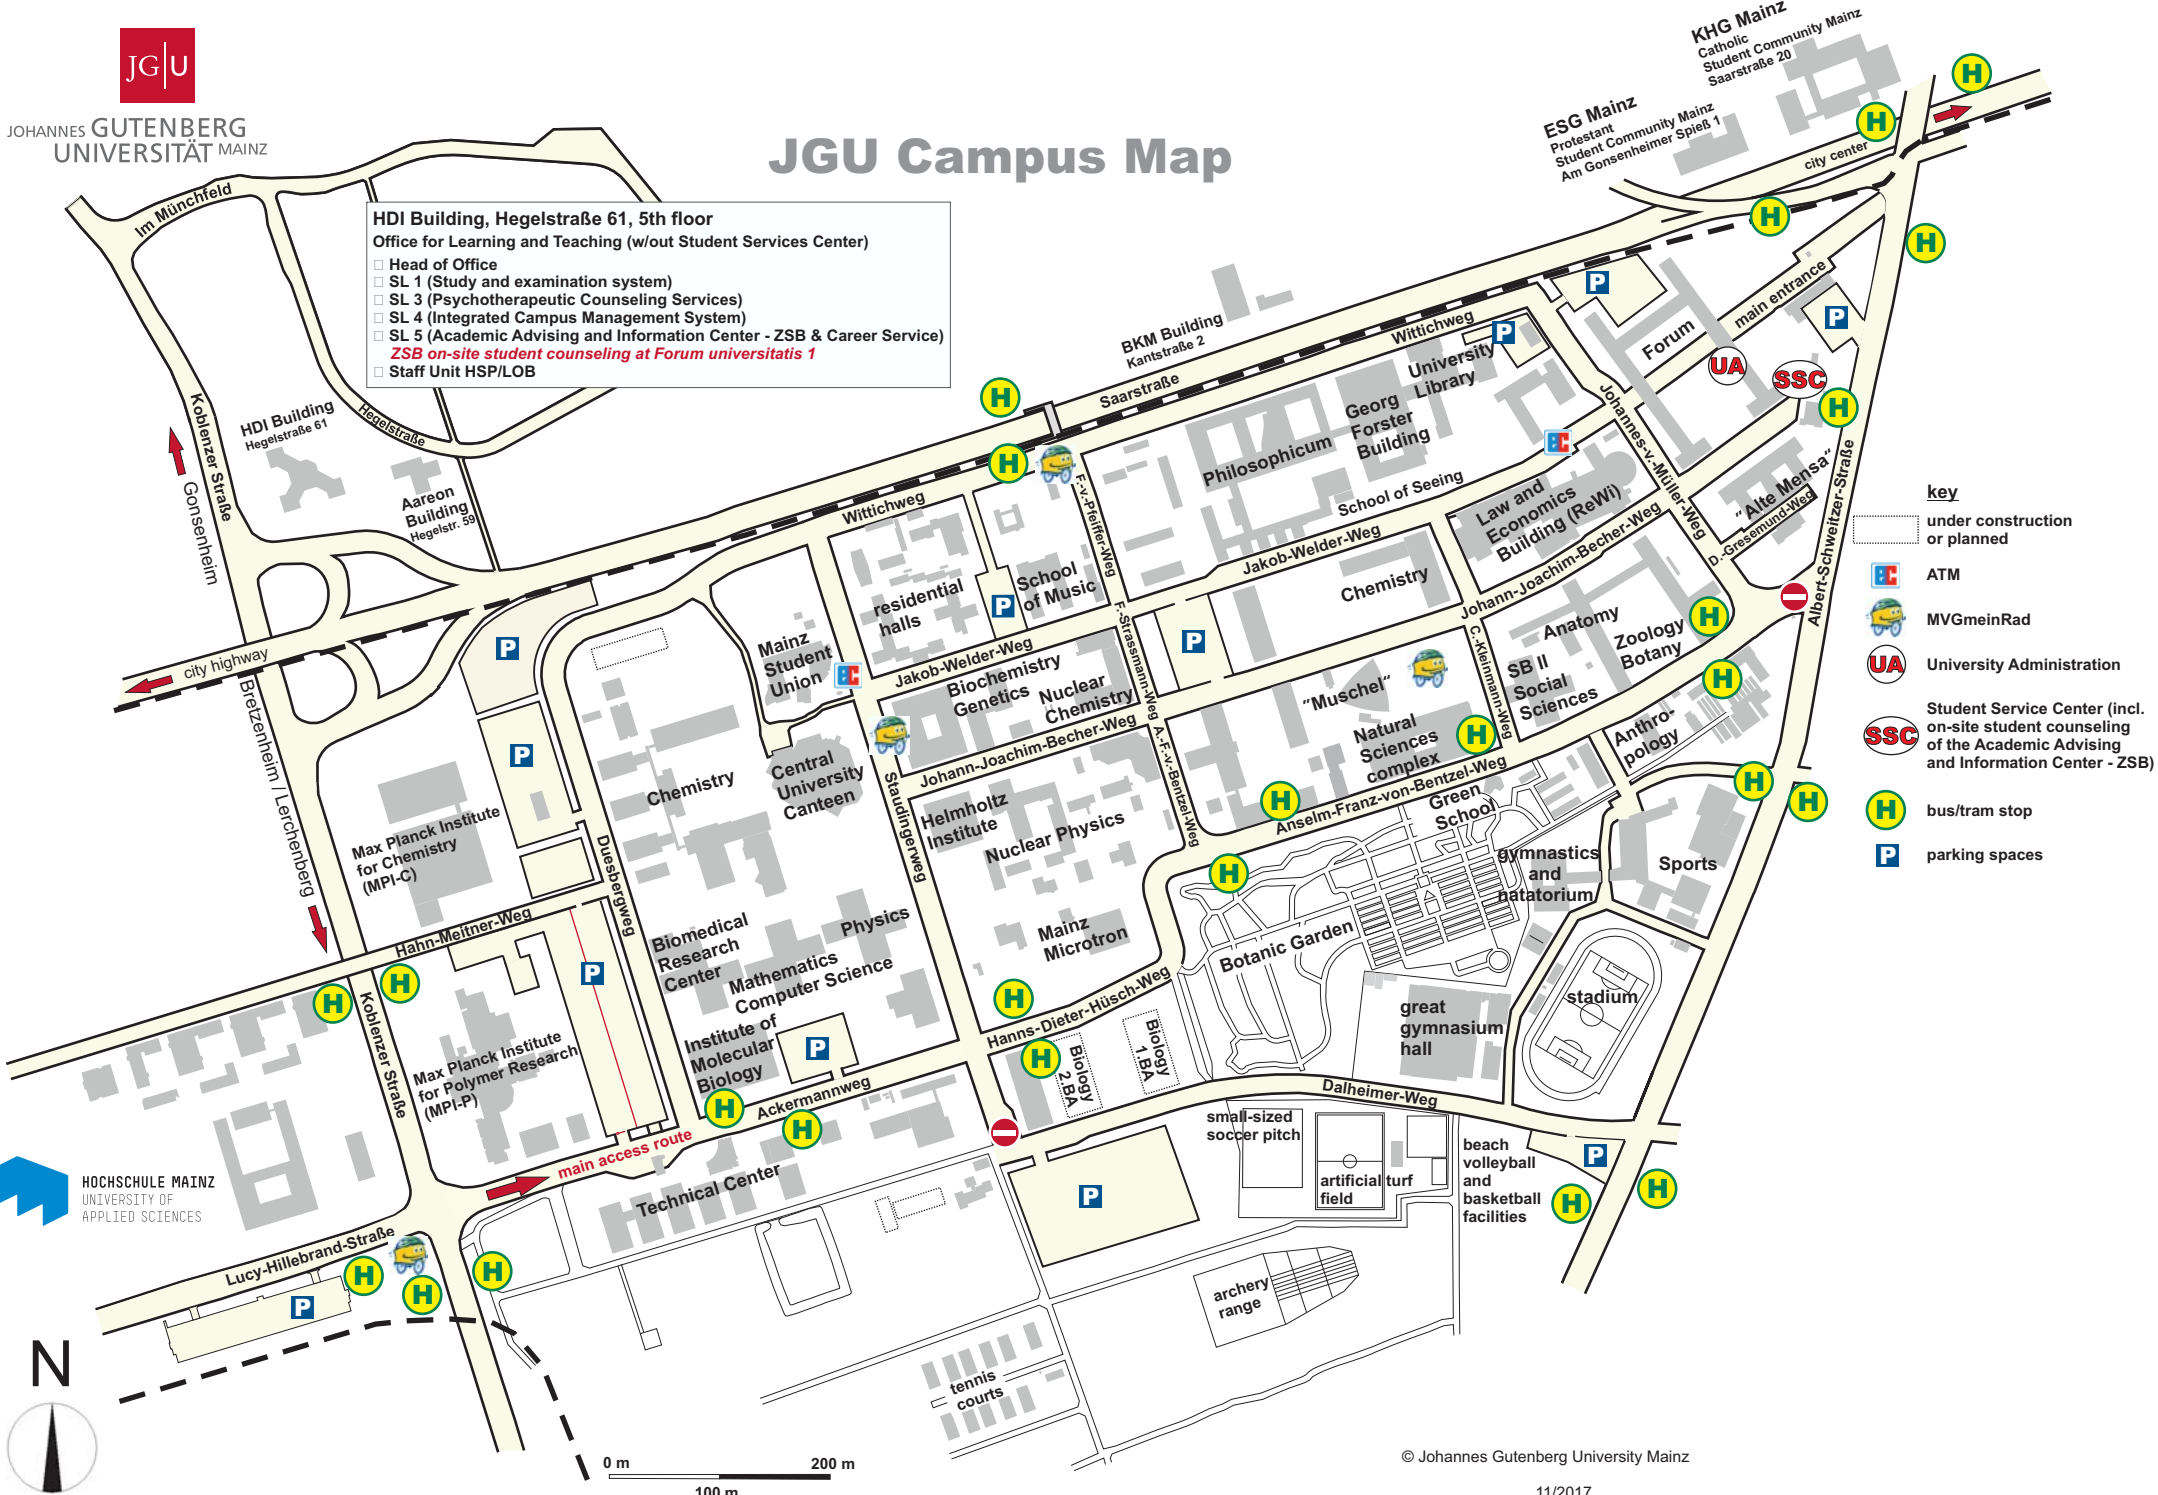

JGU Campus Map

HDI Building, Hegelstraße 61, 5th floor
 Office for Learning and Teaching (w/out Student Services Center)

- Head of Office
- SL 1 (Study and examination system)
- SL 3 (Psychotherapeutic Counseling Services)
- SL 4 (Integrated Campus Management System)
- SL 5 (Academic Advising and Information Center - ZSB & Career Service)
- ZSB on-site student counselling at Forum universitatis 1
- Staff Unit HSP/LOB

- key**
- under construction or planned
 - ATM
 - MVGmeirad
 - UA University Administration
 - SSC Student Service Center (incl. on-site student counseling of the Academic Advising and Information Center - ZSB)
 - H bus/tram stop
 - P parking spaces