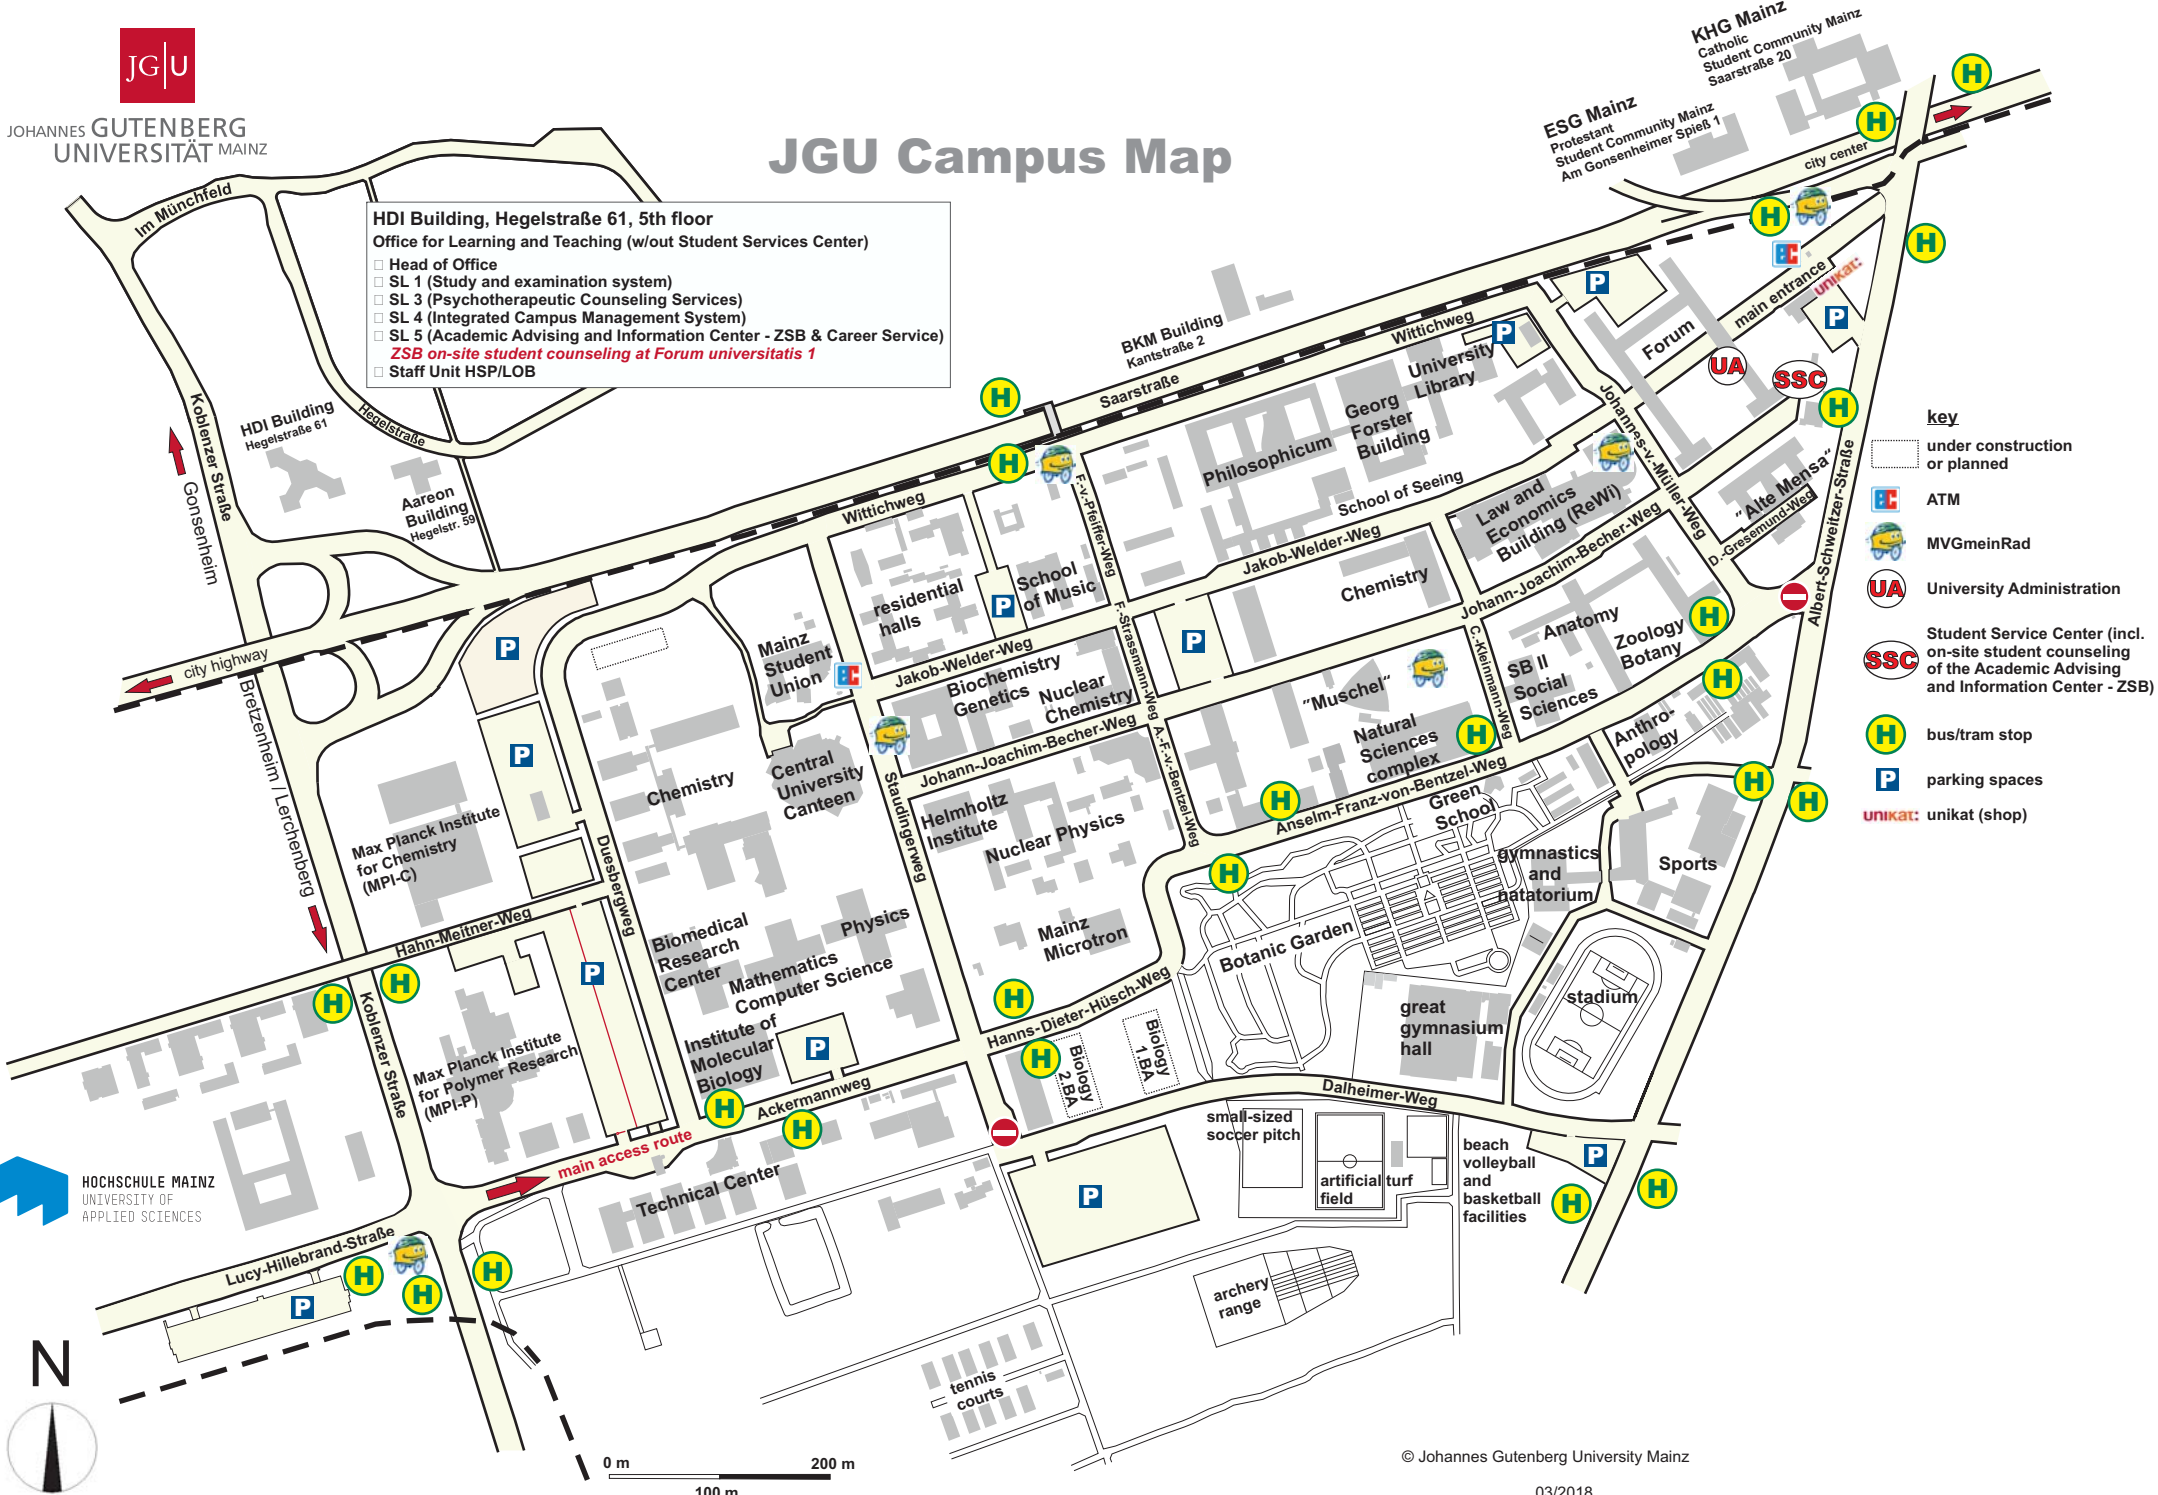

JGU Campus Map

HDI Building, Hegelstraße 61, 5th floor
Office for Learning and Teaching (w/out Student Services Center)

- Head of Office
- SL 1 (Study and examination system)
- SL 3 (Psychotherapeutic Counseling Services)
- SL 4 (Integrated Campus Management System)
- SL 5 (Academic Advising and Information Center - ZSB & Career Service)
- ZSB on-site student counselling at Forum universitatis 1
- Staff Unit HSP/LOB

- key**
- under construction or planned
 - ATM
 - MVGmeiRad
 - UA University Administration
 - SSC Student Service Center (incl. on-site student counselling of the Academic Advising and Information Center - ZSB)
 - H bus/tram stop
 - P parking spaces
 - unikat: unikat (shop)